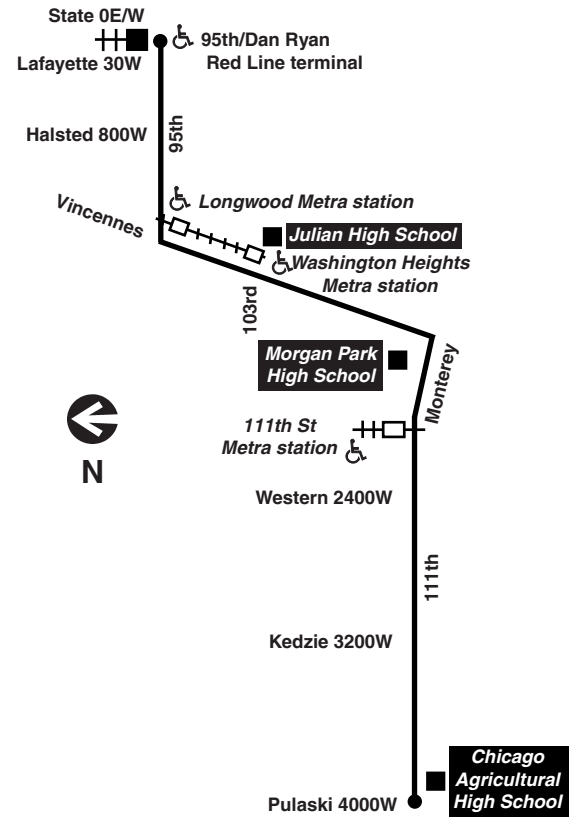

Federal law requires priority seating be designated for seniors and people with disabilities. **Please stand up** and yield these seats when needed for qualifying riders or when asked.

Schedules and other info in this timetable are subject to change. CTA does not assume responsibility for errors in timetables nor for inconvenience or damage resulting from delays.

Pay close attention to destination signs and announcements when boarding: added service may sometimes be provided over portions of this or any bus route and some trips can end before the furthest terminal on a line depending on service needs or time of day.

Bicycle racks are installed on the front of all CTA buses and are allowed on CTA trains during certain hours. See our Bike & Ride brochure or webpage for help on how to use racks and more.

Know before you go: Get alerts from us by text or e-mail about planned service changes every week or instant alerts for unplanned reroutes and disruptions. Sign up for CTA Updates today at transitchicago.com/updates.

For more travel information, use the Ventra app or call the RTA Travel Information Center at 312-836-7000. *Para obtener mayor información, en Español, llame al Centro de Información a 312-836-7000.*

Chicago Transit Authority

112 Vincennes/111th

Effective Dec. 22, 2024

All CTA buses are accessible

transitchicago.com/bus/112

Monday thru Friday

#112 Vincennes/111th

Eastbound

LV 111th/ Pulaski	111th/ Western	111th/ Vincennes	103rd/ Vincennes	95th/ Vincennes	AR 95th Red Line
4:30a	4:38a	4:42a	4:46a	4:50a	4:56a
4:50	4:58	5:02	5:06	5:10	5:16
5:10	5:18	5:22	5:26	5:30	5:36
5:28	5:36	5:40	5:44	5:48	5:54
5:45	5:53	5:58	6:02	6:06	6:13
6:01	6:09	6:14	6:18	6:22	6:29
6:16	6:24	6:29	6:33	6:37	6:44
6:30	6:38	6:43	6:47	6:51	6:58
6:43	6:51	6:57	7:01	7:06	7:13
6:56	7:05	7:11	7:16	7:21	7:29
7:10	7:19	7:25	7:30	7:35	7:43
7:26	7:35	7:41	7:46	7:51	7:59
7:42	7:51	7:57	8:02	8:07	8:15
7:58	8:07	8:13	8:18	8:23	8:31
8:14	8:23	8:29	8:34	8:38	8:46
8:30	8:39	8:44	8:48	8:52	9:00
8:46	8:55	9:00	9:04	9:08	9:16
9:02	9:11	9:16	9:20	9:24	9:32
9:19	9:28	9:33	9:37	9:41	9:49
9:38	9:47	9:52	9:56	10:00	10:08
9:47	9:56	10:01	-----	-----	-----
9:57	10:06	10:11	10:15	10:18	10:26
10:14	10:23	10:28	10:32	10:36	10:43
10:32	10:41	10:46	10:50	10:53	11:01
10:49	10:58	11:03	11:07	11:11	11:18
11:07	11:16	11:21	11:25	11:28	11:36
11:24	11:33	11:38	11:42	11:46	11:53
11:42	11:51	11:56	12:00p	12:03p	12:11p
11:59	12:09p	12:14p	12:19	12:22	12:30p
12:17p	12:26	12:32	12:36	12:40	12:47
12:34	12:44	12:49	12:54	12:57	1:05
12:52	1:01	1:07	1:11	1:15	1:22
1:09	1:18	1:24	1:28	1:32	1:39
1:26	1:35	1:41	1:45	1:49	1:56
1:43	1:52	1:58	2:02	2:06	2:14
1:54FN	2:09	2:15	2:19	2:23	2:31
1:59M	2:09	2:15	2:19	2:23	2:31
2:15	2:25	2:31	2:35	2:39	2:47
2:31	2:41	2:47	2:51	2:55	3:03
-----	2:56H	2:57	3:01	3:05	3:14
2:47	2:57	3:04	3:08	3:12	3:21
2:57MN	3:12	3:20	3:25	3:29	3:38
3:02F	3:12	3:20	3:25	3:29	3:38
3:14	3:24	3:32	3:37	3:41	3:50
3:26	3:36	3:44	3:49	3:53	4:02
3:39	3:49	3:57	4:01	4:06	4:15
3:54	4:04	4:11	4:15	4:19	4:27
4:10	4:20	4:27	4:31	4:35	4:43
4:26	4:36	4:43	4:47	4:51	4:59
4:42	4:52	4:58	5:02	5:06	5:14
4:48	4:58	5:04	-----	-----	-----
4:59	5:09	5:15	5:19	5:23	5:30
5:16	5:26	5:32	5:36	5:40	5:47
5:35	5:45	5:51	5:55	5:59	6:06
5:55	6:05	6:11	6:15	6:19	6:26
6:15	6:25	6:30	6:34	6:38	6:46
6:35	6:44	6:49	6:53	6:56	7:03
6:56	7:05	7:10	7:14	7:17	7:24
7:19	7:28	7:33	7:37	7:40	7:47
7:20	7:29	7:34	-----	-----	-----
7:42	7:51	7:56	8:00	8:03	8:10
8:05	8:14	8:19	8:23	8:26	8:33
8:28	8:37	8:42	8:46	8:49	8:56
8:51	8:59	9:04	9:08	9:11	9:18
9:14	9:22	9:27	9:31	9:34	9:41
9:37	9:45	9:50	9:54	9:57	10:04
10:00	10:08	10:12	10:16	10:19	10:25
10:23	10:31	10:35	10:39	10:42	10:48
10:46	10:54	10:58	-----	-----	-----

Westbound