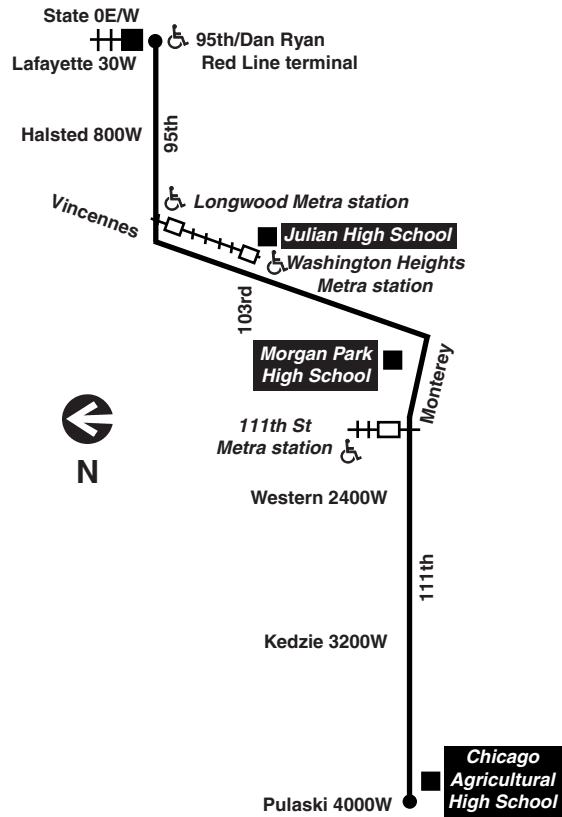

All CTA buses are accessible. For accessibility help or to report concerns at stops, contact CTA Customer Service at transitchicago.com/feedback.

Federal law requires priority seating be designated for seniors and people with disabilities. **Please stand up** and yield these seats when needed for qualifying riders or when asked.

Schedules and other info in this timetable are subject to change. CTA does not assume responsibility for errors in timetables nor for inconvenience or damage resulting from delays.

Pay close attention to destination signs and announcements when boarding: added service may sometimes be provided over portions of this or any bus route and some trips can end before the furthest terminal on a line depending on service needs or time of day.

Bicycle racks are installed on the front of all CTA buses and are allowed on CTA trains during certain hours. See our [Bike & Ride brochure](#) or webpage for help on how to use racks and more.

Know before you go: Get alerts from us by text or e-mail about planned service changes every week or instant alerts for unplanned reroutes and disruptions. Sign up for CTA Updates today at transitchicago.com/updates.

For more travel information, use the Ventra app or call the RTA Travel Information Center at 312-836-7000. *Para obtener mayor información, en Español, llame al Centro de Información a 312-836-7000.*

112 Vincennes/111th

Effective Mar. 23, 2025

All CTA buses are accessible

transitchicago.com/bus/112

Monday thru Friday

#112 Vincennes/111th

Eastbound

LV 111th/ Pulaski	111th/ Western	111th/ Vincennes	103rd/ Vincennes	95th/ Vincennes	AR 95th Red Line
4:30a	4:38a	4:42a	4:46a	4:50a	4:56a
4:50	4:58	5:02	5:06	5:10	5:16
5:10	5:18	5:22	5:26	5:30	5:36
5:28	5:36	5:40	5:44	5:48	5:54
5:45	5:53	5:58	6:02	6:06	6:13
6:01	6:09	6:14	6:18	6:22	6:29
6:16	6:24	6:29	6:33	6:37	6:44
6:30	6:38	6:43	6:47	6:51	6:58
6:43	6:51	6:57	7:01	7:06	7:13
6:56	7:05	7:11	7:16	7:21	7:29
7:10	7:19	7:25	7:30	7:35	7:43
7:26	7:35	7:41	7:46	7:51	7:59
7:42	7:51	7:57	8:02	8:07	8:15
7:58	8:07	8:13	8:18	8:23	8:31
8:14	8:23	8:29	8:34	8:38	8:46
8:30	8:39	8:44	8:48	8:52	9:00
8:46	8:55	9:00	9:04	9:08	9:16
9:02	9:11	9:16	9:20	9:24	9:32
9:19	9:28	9:33	9:37	9:41	9:49
9:38	9:47	9:52	9:56	10:00	10:08
9:57	10:06	10:11	10:15	10:18	10:26
10:14	10:23	10:28	10:32	10:36	10:43
10:32	10:41	10:46	10:50	10:53	11:01
10:49	10:58	11:03	11:07	11:11	11:18
11:07	11:16	11:21	11:25	11:28	11:36
11:24	11:33	11:38	11:42	11:46	11:53
11:42	11:51	11:56	12:00p	12:03p	12:11p
11:59	12:09p	12:14p	12:19	12:22	12:30
12:17p	12:26	12:32	12:36	12:40	12:47
12:34	12:44	12:49	12:54	12:57	1:05
12:52	1:01	1:07	1:11	1:15	1:22
1:09	1:18	1:24	1:28	1:32	1:39
1:26	1:35	1:41	1:45	1:49	1:56
1:43	1:52	1:58	2:02	2:06	2:14
1:54FN	2:09	2:15	2:19	2:23	2:31
1:59M	2:09	2:15	2:19	2:23	2:31
2:15	2:25	2:31	2:35	2:39	2:47
2:31	2:41	2:47	2:51	2:55	3:03
----	----	2:57H	3:01	3:05	3:14
2:47	2:57	3:04	3:08	3:12	3:21
2:57MN	3:12	3:20	3:25	3:29	3:38
3:02F	3:12	3:20	3:25	3:29	3:38
3:14	3:24	3:32	3:37	3:41	3:50
3:26	3:36	3:44	3:49	3:53	4:02
3:39	3:49	3:57	4:01	4:06	4:15
3:54	4:04	4:11	4:15	4:19	4:27
4:10	4:20	4:27	4:31	4:35	4:43
4:26	4:36	4:43	4:47	4:51	4:59
4:42	4:52	4:58	5:02	5:06	5:14
4:42	4:52	4:59	----	----	----
4:59	5:09	5:15	5:19	5:23	5:30
5:16	5:26	5:32	5:36	5:40	5:47
5:35	5:45	5:51	5:55	5:59	6:06
5:55	6:05	6:11	6:15	6:19	6:26
6:10	6:20	6:25	----	----	----
6:15	6:25	6:30	6:34	6:38	6:46
6:35	6:44	6:49	6:53	6:56	7:03
6:56	7:05	7:10	7:14	7:17	7:24
7:19	7:28	7:33	7:37	7:40	7:47
7:20	7:29	7:34	----	----	----
7:42	7:51	7:56	8:00	8:03	8:10
8:05	8:14	8:19	8:23	8:26	8:33
8:28	8:37	8:42	8:46	8:49	8:56
8:51	8:59	9:04	9:08	9:11	9:18
9:14	9:22	9:27	9:31	9:34	9:41
9:37	9:45	9:50	9:54	9:57	10:04
10:00	10:08	10:12	10:16	10:19	10:25
10:23	10:31	10:35	10:39	10:42	10:48
10:46	10:54	10:58	----	----	----

Westbound